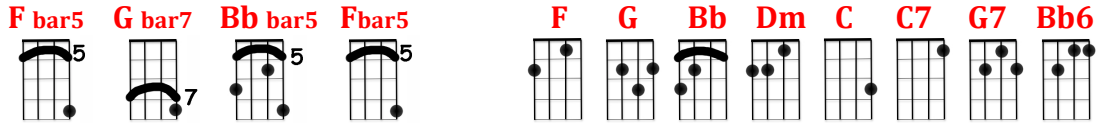

EIGHT DAYS A WEEK

INTRO: F bar5 G bar7 Bb bar5 F bar5

F G Bb F
 Ooh I need your love babe, Guess you know it's true.
 F G Bb F
 Hope you need my love babe, Just like I need you.

Dm Bb6 Dm G
 Hold me, love me, hold me, love me.
 F G7 Bb F
 I ain't got nothin' but love babe, Eight days a week.

F G Bb F
 Love you ev'ry day girl, Always on my mind.
 F G Bb F
 One thing I can say girl, Love you all the time.

Dm Bb6 Dm G
 Hold me, love me, hold me, love me.
 F G7 Bb F
 I ain't got nothin' but love babe, Eight days a week.
 G Dm G Bb C (C7)
 8 days a week, I love you. 8 days a week Is not enough to show I care.

F G7 Bb F
 Ooh I need your love babe, Guess you know it's true.
 F G7 Bb F
 Hope you need my love babe, Just like I need you.

Dm Bb6 Dm G
 Hold me, love me, hold me, love me.
 F G7 Bb F
 I ain't got nothin' but love babe, Eight days a week.
 G Dm G Bb C (C7)
 8 days a week, I love you. 8 days a week Is not enough to show I care.

F G7 Bb F
 Love you ev'ry day girl, Always on my mind.
 F G7 Bb F
 One thing I can say girl, Love you all the time.

Dm Bb6 Dm G
 Hold me, love me, hold me, love me.
 F G7 Bb F
 I ain't got nothin' but love babe, Eight days a week.